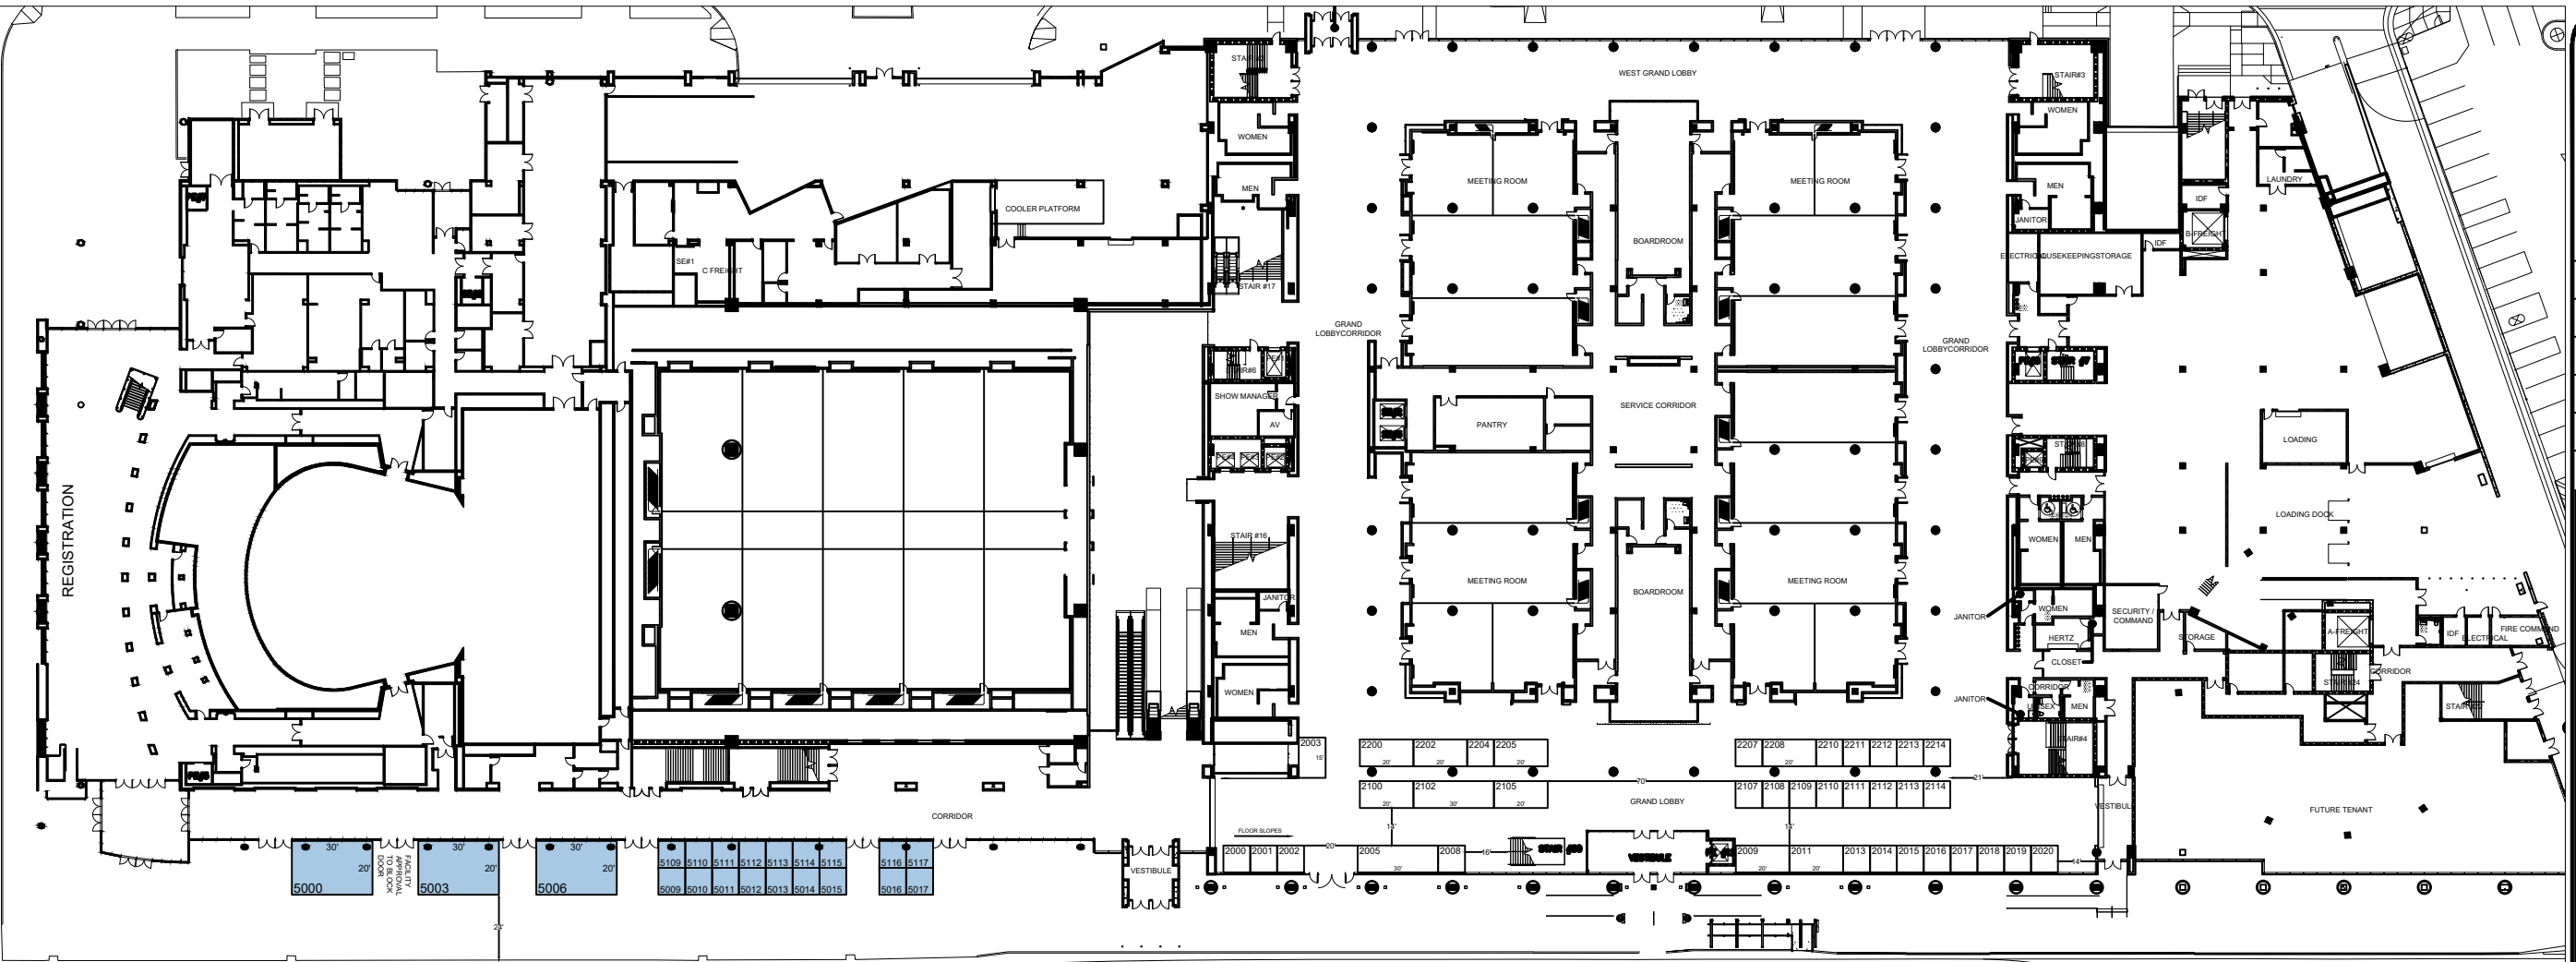

Mid-South Farm & Gin Show 2023

Show Name: Mid-South Farm & Gin

Show Dates: February 24-25, 2023

Facility: Renasant Convention Center

City, State: Memphis, TN

Room Location: Level 1

Legend:

Inventory as of 01/20/2023

Dimension	Size	Qty	SqFt
10'x10'	100	109	10,900
10'x15'	150	1	150
10'x20'	200	8	1,600
10'x30'	300	2	600
20'x120'	2,400	1	2,400
20'x30'	600	3	1,800
20'x60'	1,200	1	1,200
Totals:		125	18,650

TARGET PLAN AS OF 1/19/2023

2/21/23 TUESDAY 8:00AM

RENASANT CONVENTION CENTER - LEVEL 1 - MEMPHIS, TN

AE: Woody Weaver

Show Number: 5044

Drawn By: emostrom-ose

Revised: 1/20/2023 8:25 AM

File: 5044_23_Mid-South Farm
Gin_Level1_r8.dwg

Every effort has been made to ensure the accuracy of all information contained on this floor plan. However, no warranties, either expressed or implied are made with respect to this floor plan. If the location of building columns, utilities or other architectural components of the facility is a consideration in the construction of an exhibit, it is the sole responsibility of the exhibitor to physically inspect the facility to verify all dimensions and locations.