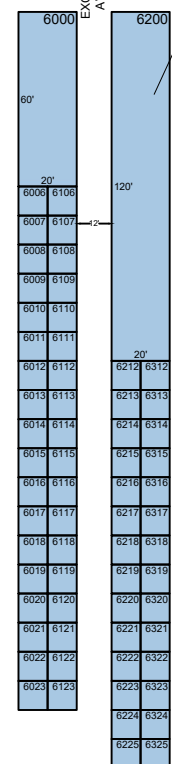

Mid-South Farm & Gin Show 2023

Show Name: Mid-South Farm & Gin

Show Dates: February 24-25, 2023

Facility: Renasant Convention Center

City, State: Memphis, TN

Room Location: Level 1

Legend:

Inventory as of 01/20/2023

Dimension	Size	Qty	SqFt
10'x10'	100	109	10,900
10'x15'	150	1	150
10'x20'	200	8	1,600
10'x30'	300	2	600
20'x120'	2,400	1	2,400
20'x30'	600	3	1,800
20'x60'	1,200	1	1,200
Totals:		125	18,650

TARGET PLAN AS OF 1/19/2023

2/21/23 TUESDAY 8:00AM

RENASANT CONVENTION CENTER - LEVEL 1 - MEMPHIS, TN

AE: Woody Weaver

Show Number: 5044

Drawn By: emostrom-ose

Revised: 1/20/2023 8:25 AM

File: 5044_23_Mid-South Farm
Gin_Level1_r8.dwg

Every effort has been made to ensure the accuracy of all information contained on this floor plan. However, no warranties, either expressed or implied are made with respect to this floor plan. If the location of building columns, utilities or other architectural components of the facility is a consideration in the construction of an exhibit, it is the sole responsibility of the exhibitor to physically inspect the facility to verify all dimensions and locations.