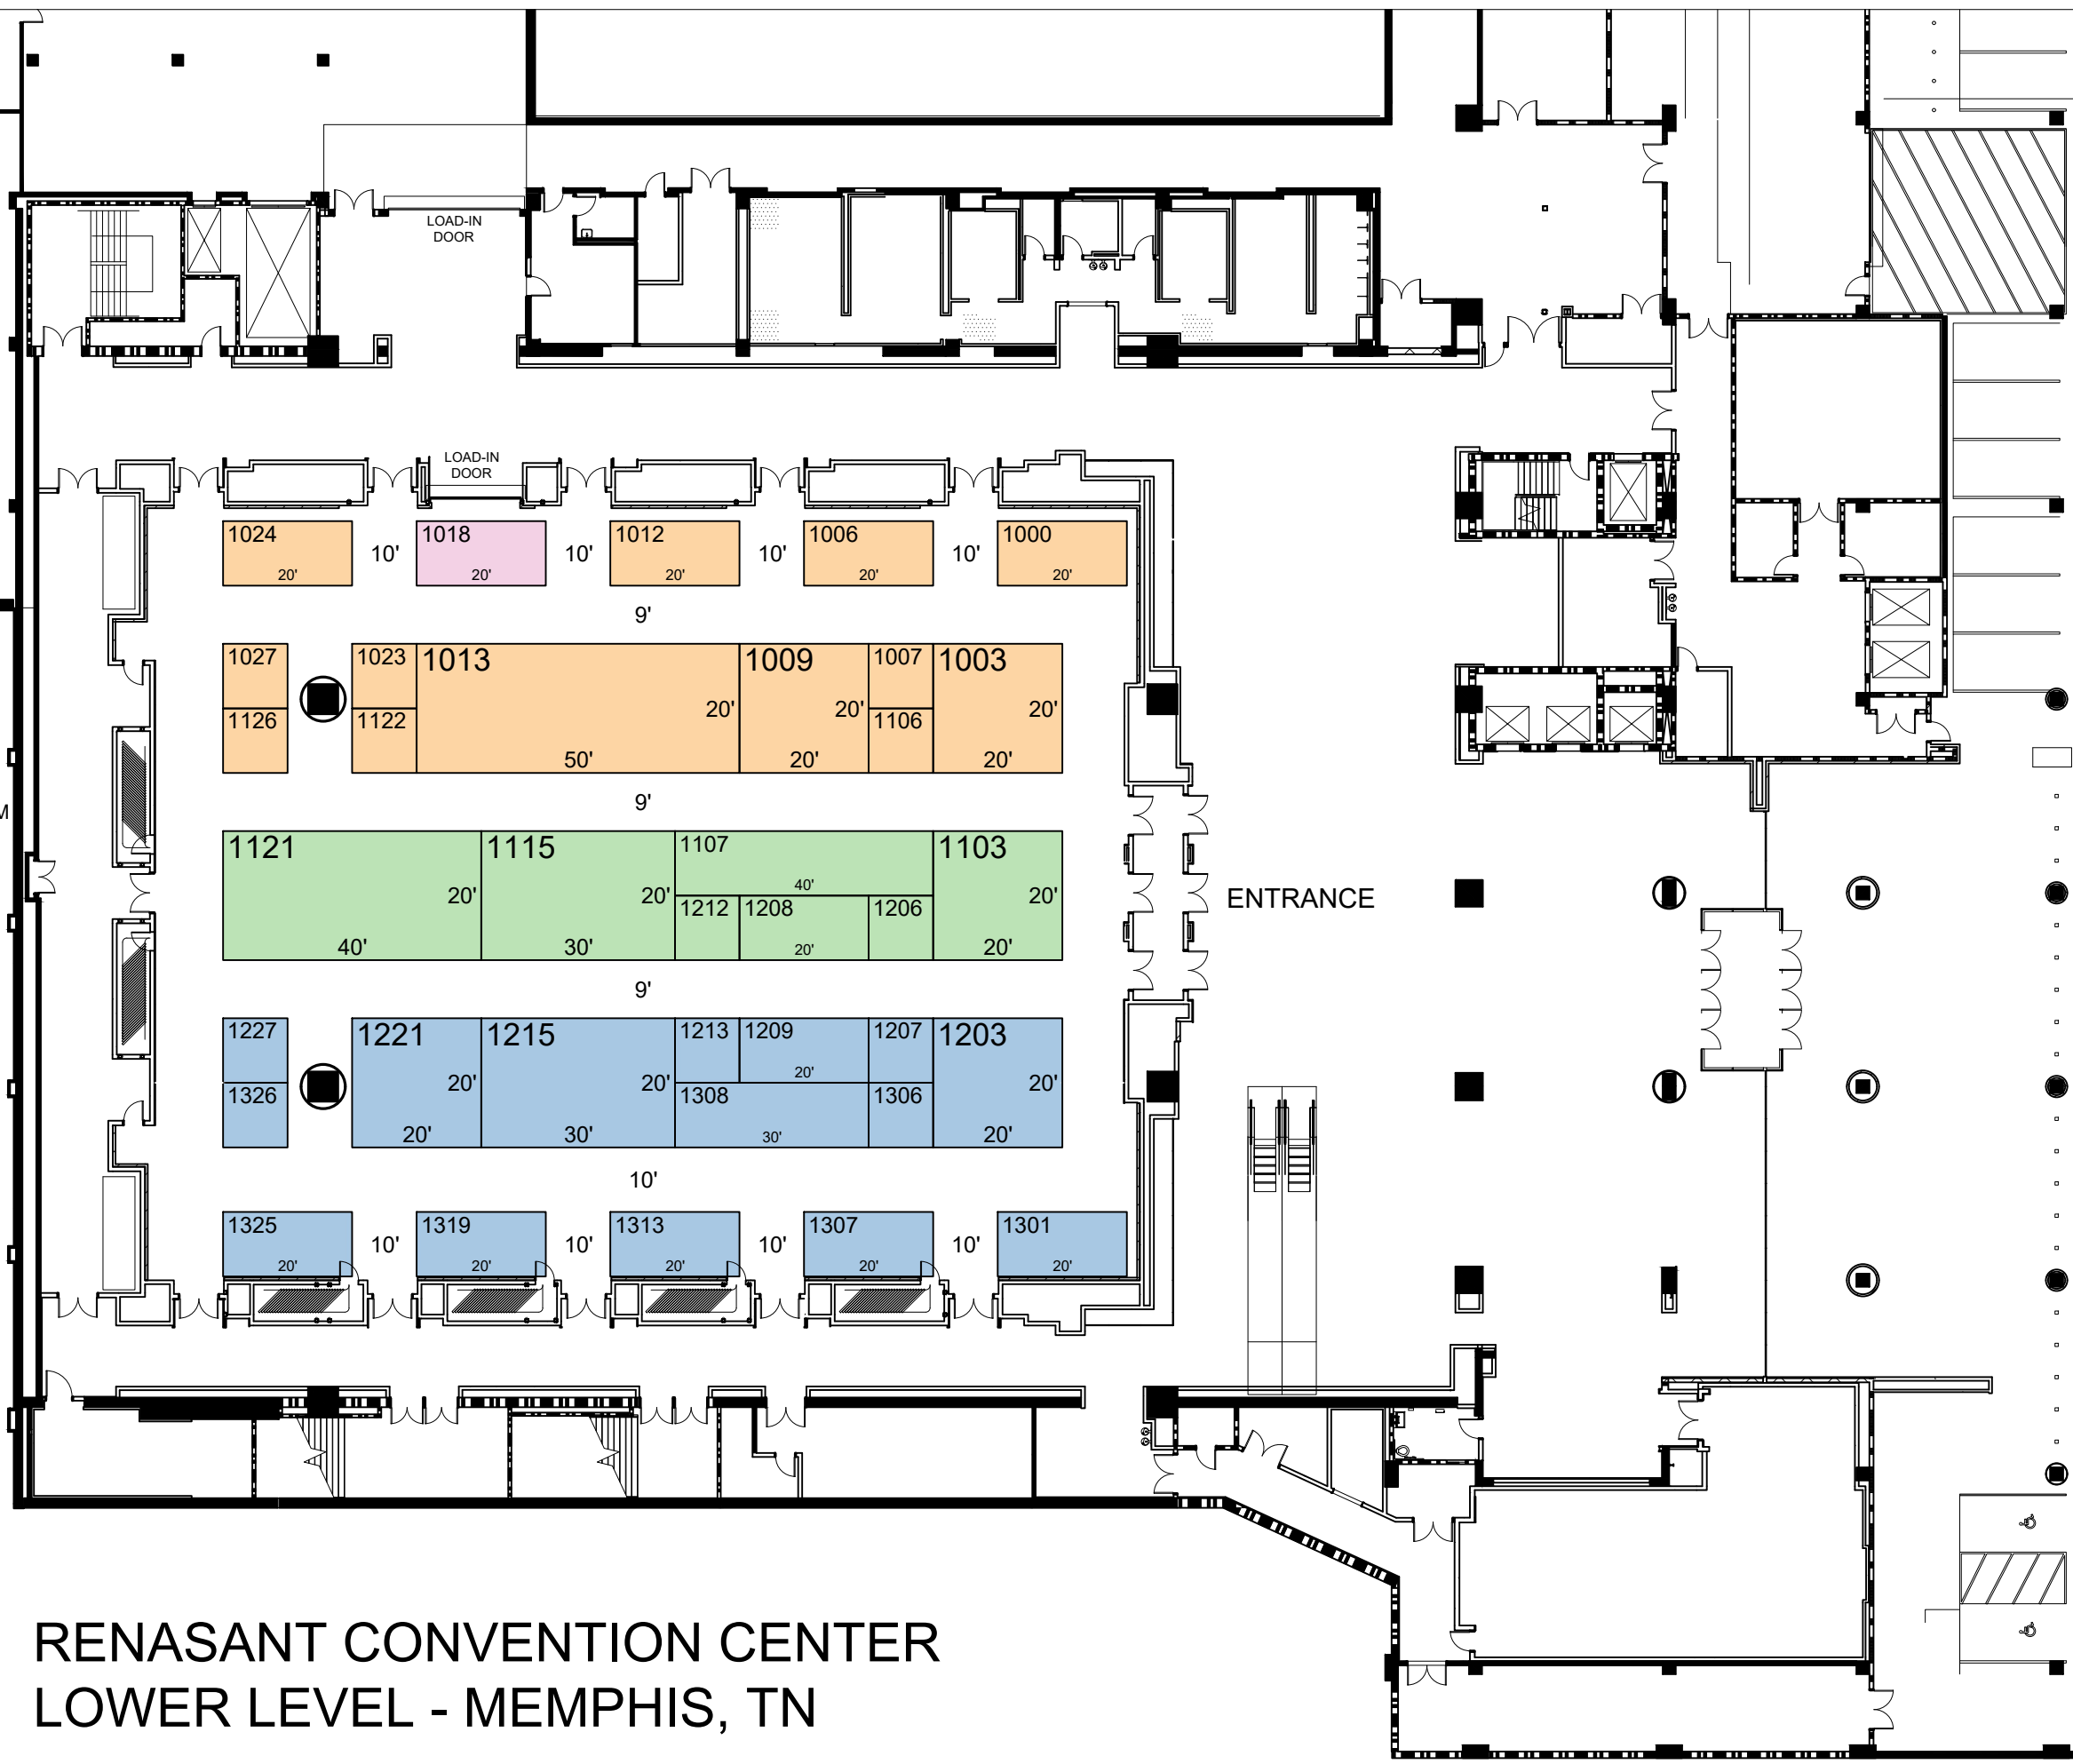

# Mid-South Farm & Gin Show 2023

Show Name: Mid-South Farm & Gin

Show Dates: February 24-25, 2023

Facility: Renasant Convention Center

City, State: Memphis, TN

Room Location: Lower Level - Flex Hall

Legend:

Inventory as of 01/19/2023

Dimension	Size	Qty	SqFt
10'x10'	100	13	1,300
10'x20'	200	12	2,400
10'x30'	300	1	300
10'x40'	400	1	400
20'x20'	400	5	2,000
20'x30'	600	2	1,200
20'x40'	800	1	800
20'x50'	1,000	1	1,000
<b>Totals:</b>	<b>36</b>	<b>9,400</b>	

TARGET PLAN AS OF 1/19/2023

- 2/21/23 TUESDAY 8:00AM
- 2/21/23 TUESDAY 12:00PM
- 2/22/23 WEDNESDAY 8:00AM
- 2/23/23 THURSDAY 12:00PM

## RENASANT CONVENTION CENTER LOWER LEVEL - MEMPHIS, TN

AE: Woody Weaver

Show Number: 5044

Drawn By: emostrom-ose

Revised: 1/19/2023 8:57 AM

File: 5044\_23\_Mid-South Farm Gin\_LowLvl\_r4.dwg

Every effort has been made to ensure the accuracy of all information contained on this floor plan. However, no warranties, either expressed or implied are made with respect to this floor plan. If the location of building columns, utilities or other architectural components of the facility is a consideration in the construction of an exhibit, it is the sole responsibility of the exhibitor to physically inspect the facility to verify all dimensions and locations.